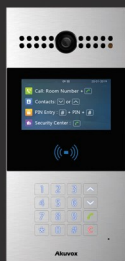

R28A IP Video Intercom