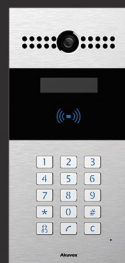

R27A IP Video Intercom