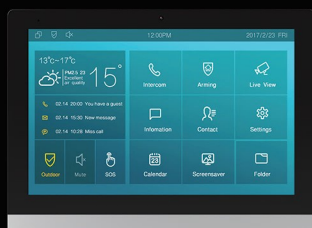

R20 Intercom

E10R Intercom

Indoor Unit

C317A / C317C / C317W /
C317S Budget-friendly 10"
Android Indoor Monitor

C313W / C313S Low cost 7"
SIP Indoor Monitor

IT82A / IT82C / IT82W / IT82R
7" Smart Android Indoor
Monitor